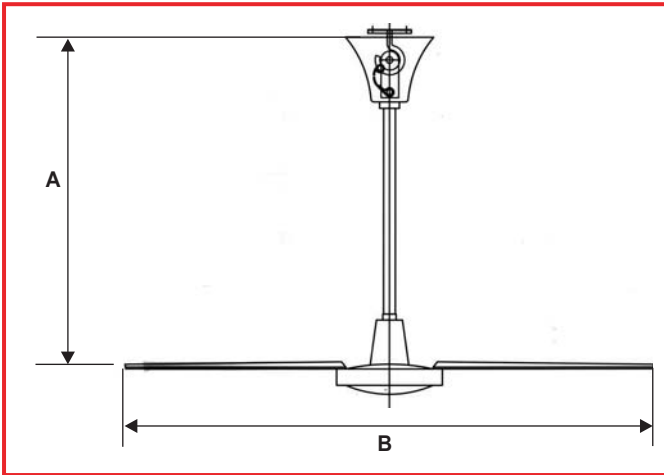

Ceiling Fans CF56 Series

■ Features

White.
Mounted with at least 2.35m of blade clearance from floor and all objects.

■ Wiring Diagram

Refer to manufacturer's data in package.

Home

Bedroom

Church

■ Dimensions(mm)

Model	A	B
CF56	260	1422

■ Technical data

Model	Weight Kg	Type of Bearing	Type of Motor	V	Hz	W	r.p.m.	Amps	max m ³ /h
CF56	5.0	Ball	Enclosed capacitor	230	50	65	290	0.30	14112