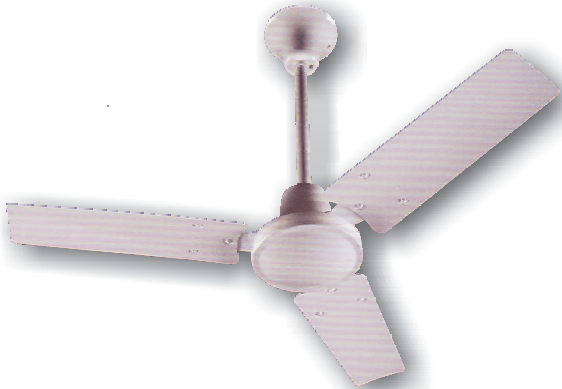

Ceiling Fans CF56 Series

■ Features

White.
Mounted with at least 2.35m of blade clearance from floor and all objects.

■ Wiring Diagram

Refer to manufacturer's data in package.

Home

Bedroom

Church

■ Dimensions(mm)

Model	A	B
CF56	260	1422

■ Technical data

Model	Weight Kg	Type of Bearing	Type of Motor	V	Hz	W	r.p.m.	Amps	max m ³ /h
CF56	5.0	Ball	Enclosed capacitor	230	50	65	290	0.30	14112