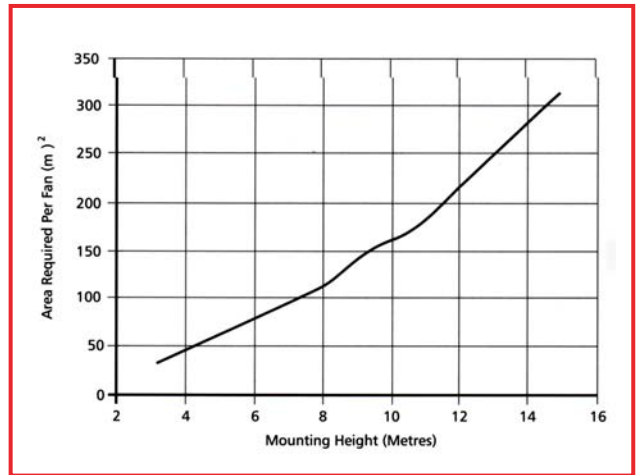

Ceiling Fans CF56 Series

■ Features

White.
Mounted with at least 2.35m of blade clearance from floor and all objects.

■ Wiring Diagram

Refer to manufacturer's data in package.

Home

Bedroom

Church

■ Dimensions(mm)

Model	A	B
CF56	260	1422

■ Technical data

Model	Weight Kg	Type of Bearing	Type of Motor	V	Hz	W	r.p.m.	Amps	max m ³ /h
CF56	5.0	Ball	Enclosed capacitor	230	50	65	290	0.30	14112